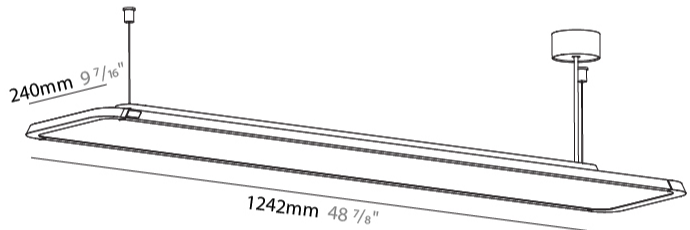

1. To build a product code in our configurator select the specify button on the base model # product page
2. To build a manual product code on this datasheet choose from the options listed below in blue font and add the suffix to the base model #

GENERAL

Series: Hadi
Subseries: Hadi-M Suspended
Brand: Prolicht
Division: Architectural
Mounting Type: Suspension
Mounting Location: Ceiling
Subcategory: Pendant

PHYSICAL

Shape: Rectangle
Length (mm): 1242
Length (in): 48 7/8
Width (mm): 240
Width (in): 9 7/16
Height (mm): 48
Height (in): 1 7/8
Light Distribution: Direct
Fixture Finish: SSR / BKV / CWI / CRY / HAB / UFT / ITA / RUA / FTG / MYG / LOD / PUS / FRO / FUP / KIA / POP / BLS / SPG / MEY / GOH / GUM / CHC / COM / ABZ / JAG / OBR / MOS / ROR
Fixture Material: Extruded Aluminum / Steel
Cable Details: 2,000mm / 6,000mm Transparent Cable

ELECTRICAL

Lamp Type: LED (Zhaga Standard)
Input Wattage (W): 37.3
Total Output Wattage (W): 33.6
Dimming: Non-Dimmable
Driver Included: No
Driver Location: Integrated
Driver Type: Constant Current - Universal
Driver Class: Class 2
Input Voltage (V): 120 - 277
Constant Current (MA): 112

LED

Color Temperature (°K): 3000 / 3500 / 4000
Max. Delivered Lumen (lm): 4269 / 4265 / 4352
Nominal Lumen (lm): 4976 / 4971 / 5072
CRI: >90 CRI
Lamp Life (hrs): 50000

OPTICAL

RATINGS AND CERTIFICATIONS

Certified By: Certified for North American Standards
IP rating: IP20